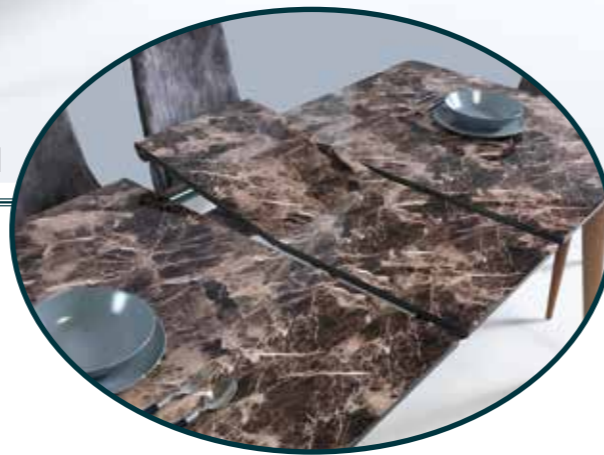

R-1070
STAR
Table and Chair

R-1071

STAR

Chair & Bench