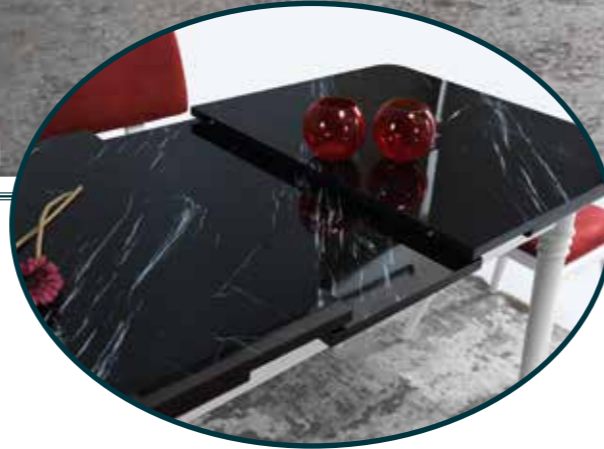

120+30 g/w 76 y/h 70 d/d