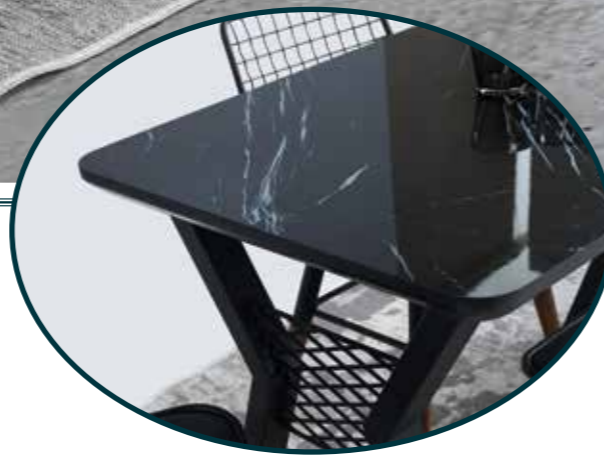

120 g/w 76 y/h 70 d/d