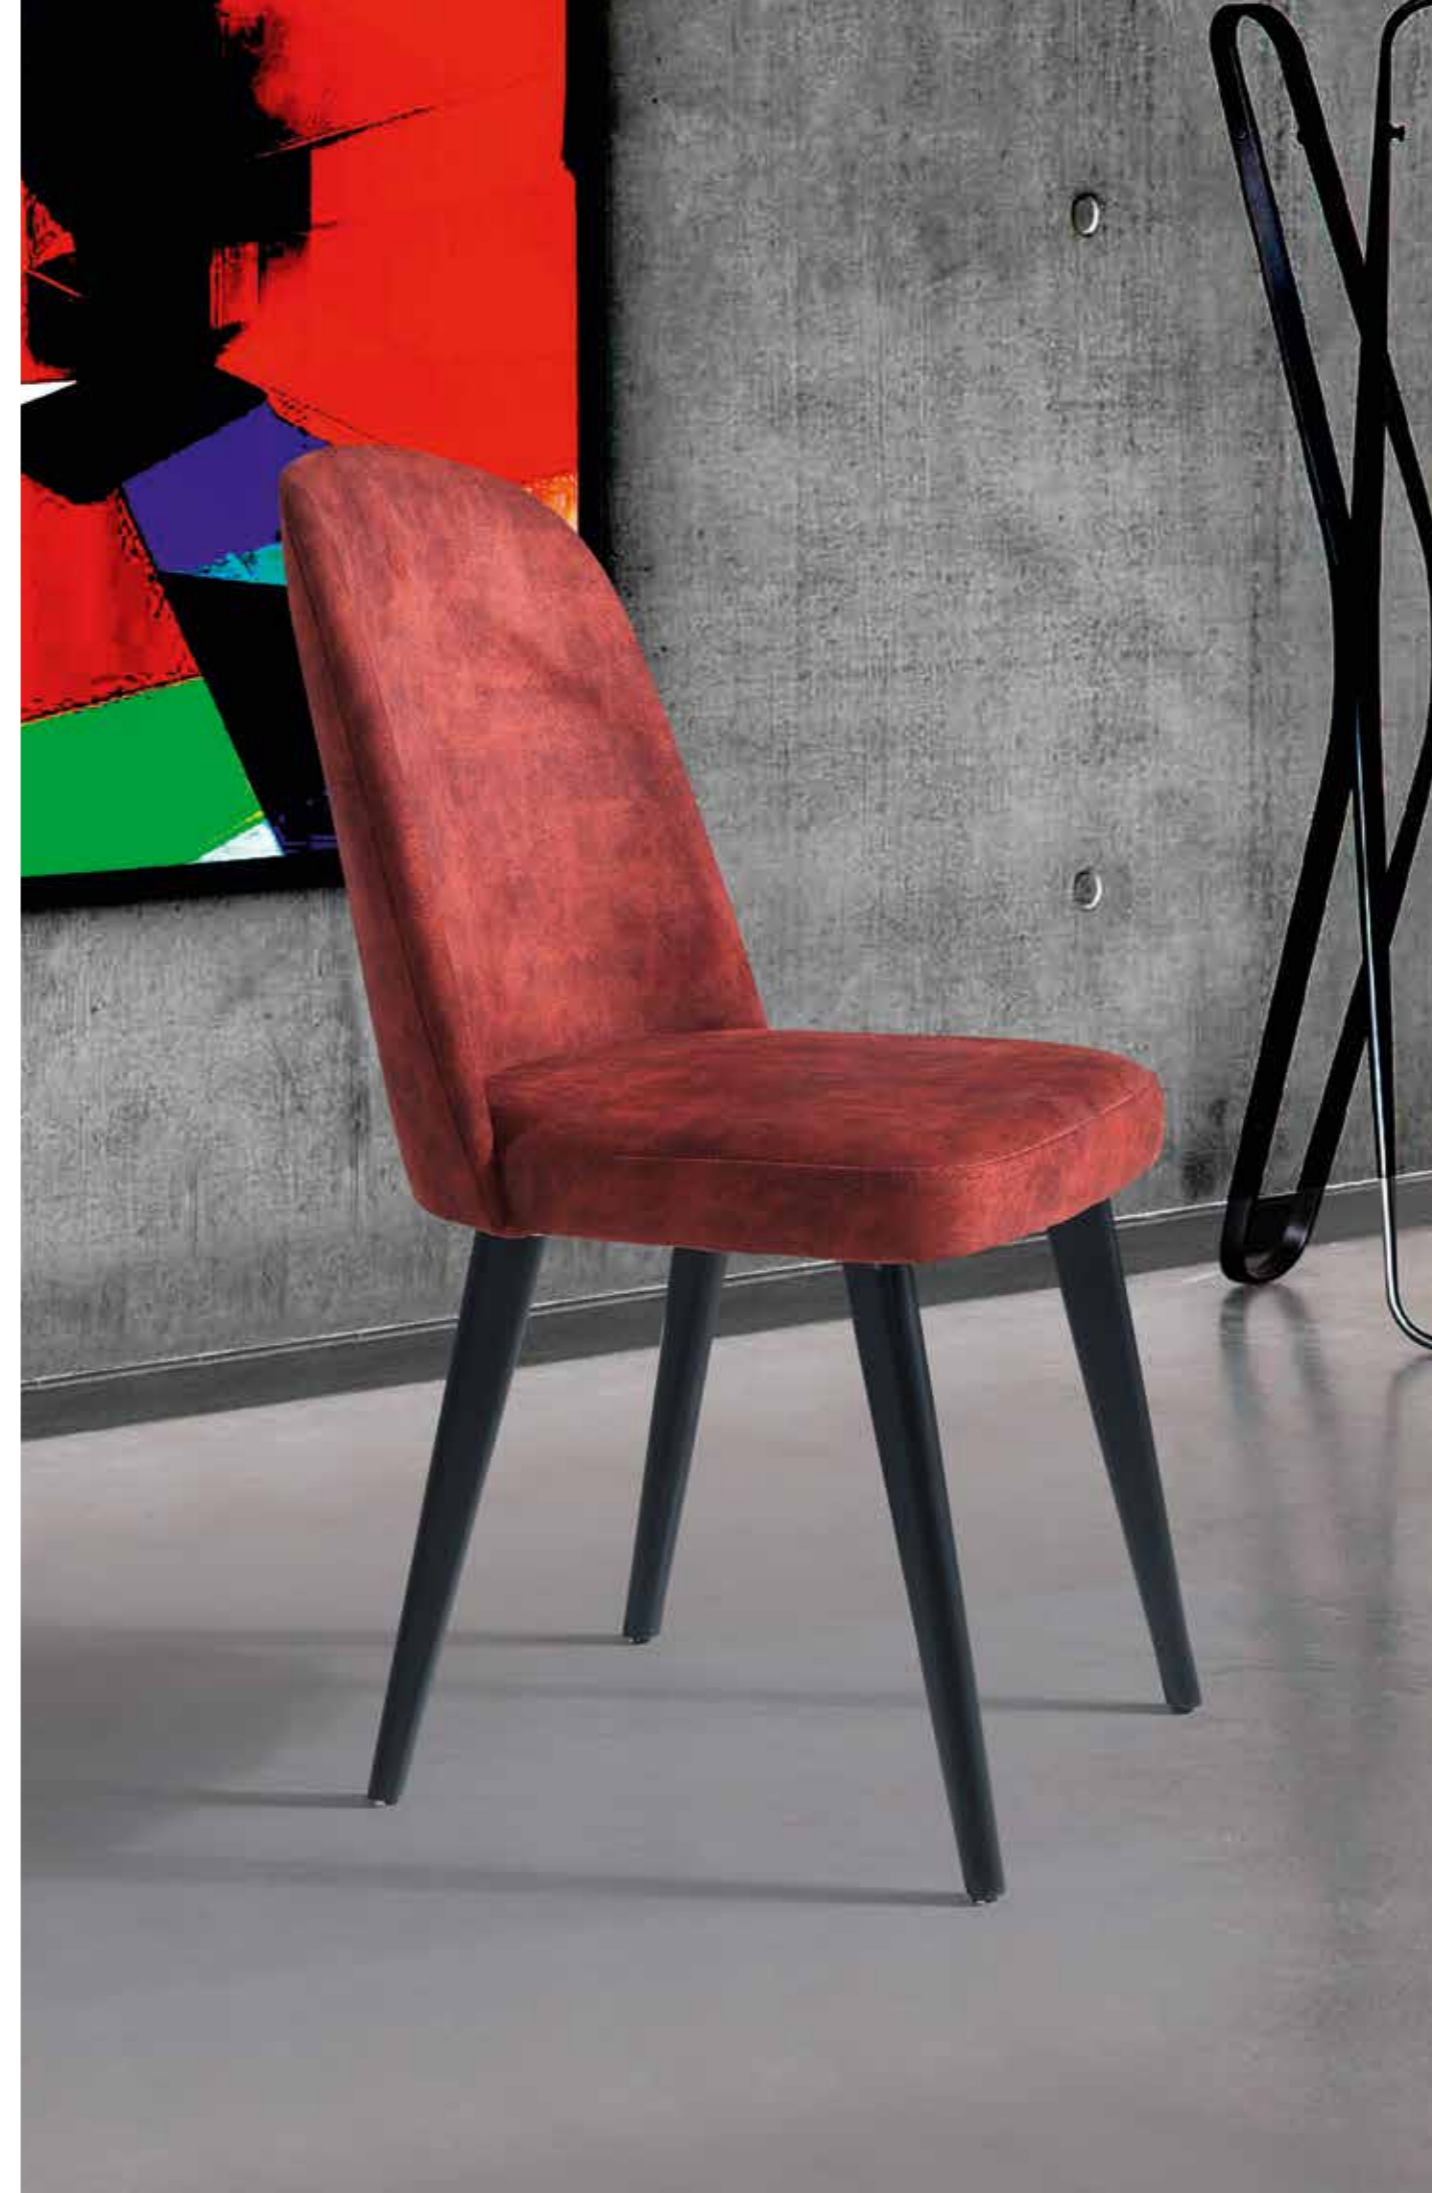

RELLA SANDALYE / 53