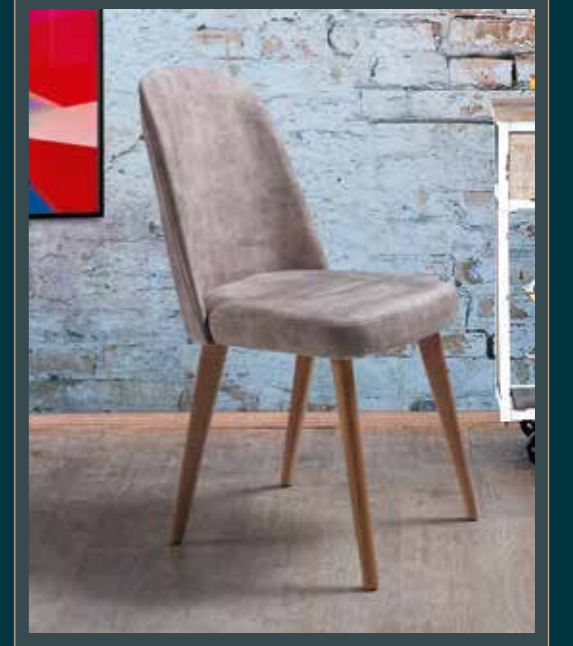

R-1240
EFES
Table and Chair

120+40 g/w 76 y/h 70 d/d

52 / RELLA SANDALYE

R-1241

EFES

Chair

RELLA SANDALYE / 53